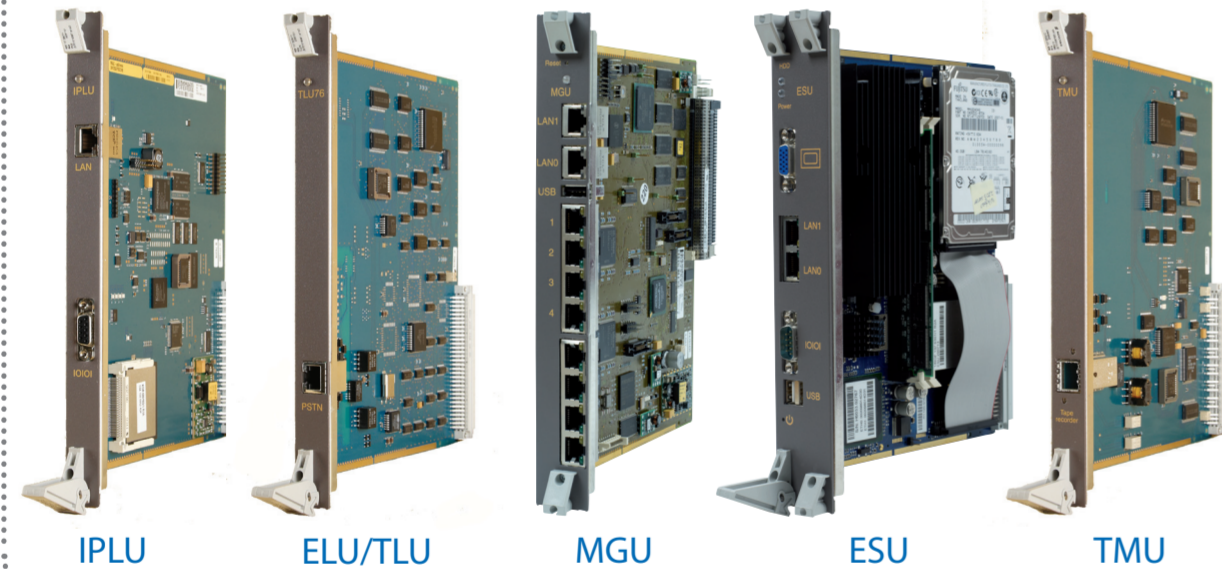

Aastra MX-ONE

Line of products

MX-ONE Platform

MX-ONE Classic

MX-ONE Server

MX-ONE Lite

Boards

IPLU

ELU/TLU

MGU

ESU

TMU

Applications

MX-ONE Management Suite

- MX-ONE Manager Telephony System
- MX-ONE Manager Provisioning
- MX-ONE Manager Availability

Optional Applications

- MX-ONE Messaging
- Aastra Contact Management Suite (CMG)
- Aastra Solidus eCare & Aastra InTouch Softphone
- Aastra Collaboration Link
- Hospitality Application

Manager Provisioning

IP/SIP terminals

Aastra 675xi Series

Dialog 4000 IP Family

IP terminals Aastra 7000 Family

Dialog 5446

Aastra 7433ip

Aastra 7434ip
with display panel units

Digital terminals

Dialog 4000 Family

Mobility